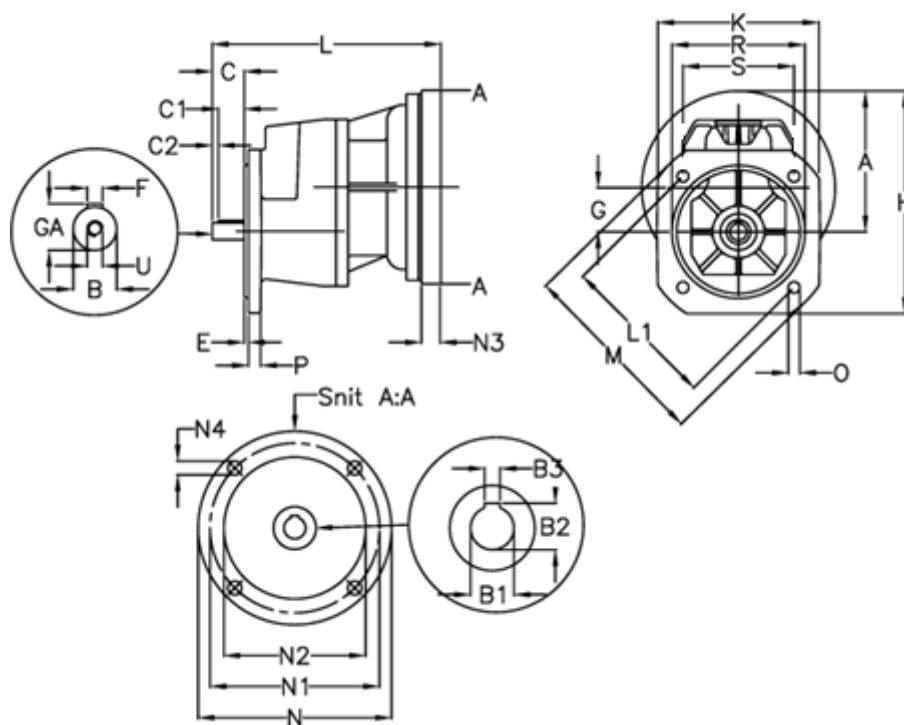

Article number: 40550100142430

Description: Single Stage Helical Gear
S 101-1,4-P80B5

Measures

A = 92.5	E = 3.5	M = 160.0	R = 110
B = 14	F = 5x5x20	N = 200	S = 95
B1 = 19	G = 36.5	N1 = 165	U = M5
B2 = 21.8	GA = 16.0	N2 = 130	
B3 = 6	H = 160.0	N3 = -	
C = 30	K = 135	N4 = M10x12	
C1 = 20	L = 208	O = 9.5	
C2 = 5	L1 = 130.0	P = 10	